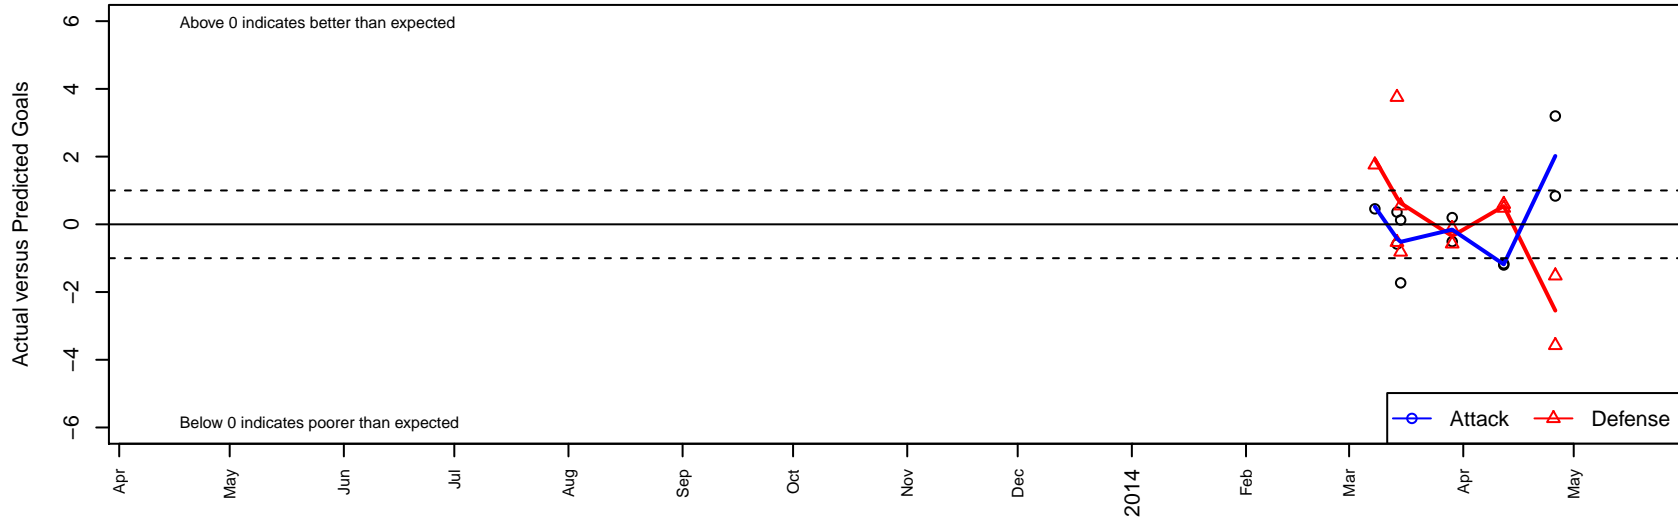

# Twin Falls Rapids B97

Twin Falls, ID  
 B97 total strength=1517  
 attack=24.21 defense=5.93  
 fall league = Spr Idaho D3 U15/16 Division 1 U  
 alt names used:  
 TWIN FALLS RAPIDS U16B  
 TWIN FALLS RAPIDS U16B (ID)

Venues played:  
 Spr Idaho D3 U17/18 Boys U18  
 NV Players Showcase Caesars 16/17 U16  
 Spr Idaho D3 U15/16 Division 1 U16

**Twin Falls Rapids B97**  
 Dots are actual minus expected GF (blue circles) and GA (red triangles).  
 Blue line is smoothed change in attack strength. Red is smoothed change in defense strength.